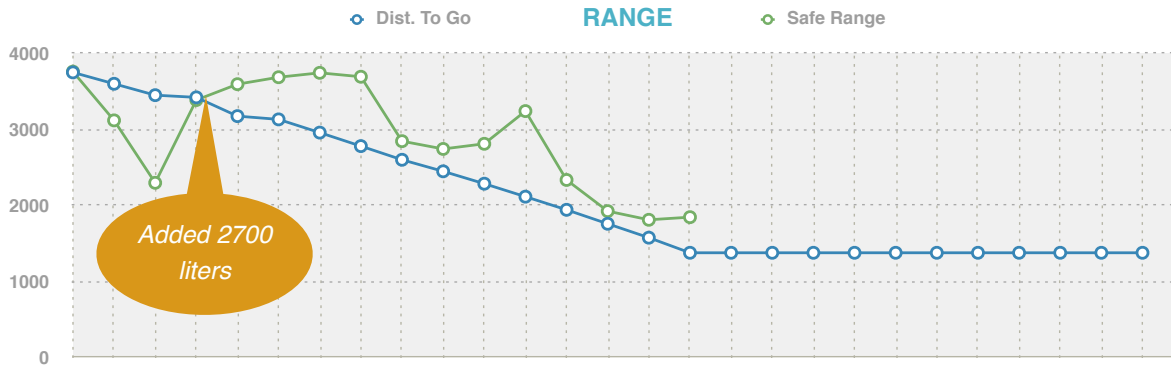

# FUEL BURN VS DISTANCE TO GO

## FUEL AND DISTANCE LOG

Date @ 0300Z	Log	Fuel counter	Dist. To Go	Safe Range	Fuel remaining	Miles Travelled	Gallons used	Average SOG	Miles/Gallon	Days to go	ETA (HST)
Apr 5, 2011	1,700		3,750	3,760	4,700	0		8.00		19.53	24-Apr 15:15
Apr 7, 2011	2,077	1,526	3600	3,118	4,318	176	195	7.33	0.90	20.45	27-Apr 12:54
Apr 8, 2011	2,227	1,741	3,450	2,296	4,104	150	215	6.25	0.70	23.00	1-May 2:00
Apr 9, 2011	2,313	1,836	3421	3,386	4,700	86	96	3.58	0.90	39.78	18-May 20:41
Apr 10, 2011	2,454	1,979	3174	3,595	4,557	141	143	5.88	0.99	22.51	2-May 14:15
Apr 11, 2011	2,622	2,139	3131	3,686	4,397	168	160	7.00	1.05	18.64	29-Apr 17:17
Apr 12, 2011	2,796	2,297	2,957	3,744	4,239	174	158	7.25	1.10	16.99	29-Apr 1:51
Apr 13, 2011	2,974	2,454	2,779	3,693	4,082	178	157	7.42	1.13	15.61	28-Apr 16:41
Apr 14, 2011	3,154	2,651	2,599	2,844	3,885	180	197	7.50	0.92	14.44	28-Apr 12:32
Apr 15, 2011	3,306	2,816	2,447	2,742	3,720	152	165	6.33	0.92	16.10	1-May 4:22
Apr 16, 2011	3,469	2,981	2,284	2,810	3,555	163	165	6.79	0.99	14.01	30-Apr 2:17
Apr 17, 2011	3,640	3,125	2,113	3,240	3,411	171	144	7.13	1.19	12.36	29-Apr 10:33
Apr 18, 2011	3,813	3,316	1,940	2,333	3,220	173	191	7.21	0.91	11.21	29-Apr 7:07
Apr 19, 2011	3,997	3,545	1,756	1,923	2,991	184	229	7.67	0.80	9.54	28-Apr 15:02
Apr 20, 2011	4,180	3,769	1,573	1,808	2,767	183	224	7.63	0.82	8.60	28-Apr 16:17
Apr 21, 2011	4,379	3,989	1,374	1,843	2,547	199	220	8.29	0.90	6.90	27-Apr 23:42
Apr 22, 2011			1,374		2,547	0	0	0.00	0.00		
Apr 23, 2011			1,374		2,547	0	0	0.00	0.00		
Apr 24, 2011			1,374		2,547	0	0	0.00	0.00		
Apr 25, 2011			1,374		2,547	0	0	0.00	0.00		
Apr 26, 2011			1,374		2,547	0	0	0.00	0.00		
Apr 27, 2011			1,374		2,547	0	0	0.00	0.00		
Apr 28, 2011			1,374		2,547	0	0	0.00	0.00		
Apr 29, 2011			1,374		2,547	0	0	0.00	0.00		
Apr 30, 2011			1,374		2,547	0	0	0.00	0.00		
May 1, 2011			1,374		2,547	0	0	0.00	0.00		
May 2, 2011			1,374		2,547	0	0	0.00	0.00		